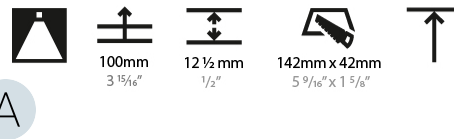

ELECTRICAL

Lamp Type: LED (Zhaga Standard)
Input Wattage (W): 14.3
Total Output Wattage (W): 13.3
Dimming: Tri-Mode (Non-Dimming and Phase Dimming (120Vac only) and 0-10V Dimming)
Driver Included: No
Driver Location: Recessed Housing
Driver Type: Constant Current - Universal
Driver Class: Class 2
Housing: See components
Input Voltage (V): 120 - 277
Constant Current (MA): 1050

LED

Number of LEDs: 4
Color Temperature (°K): 2700 / 3000 / 3500 / 4000
Max. Delivered Lumen (lm): 750 / 850 / 862 / 880
CRI: >90 CRI
Lamp Life (hrs): 50000
Upon Request: Special Color Temperature

OPTICAL

Reflector: 8 / 14 / 34
Upon Request: Special Beam Angles

RATINGS AND CERTIFICATIONS

For international specifications by adding 'INT' at the end of the existing Model #. For assistance on 'custom' specifications, contact zteam@zaneen.com.
In a constant effort to supply the best product, we reserve the right to change specifications or materials without notice. The most recent specification sheets are found at zaneen.com