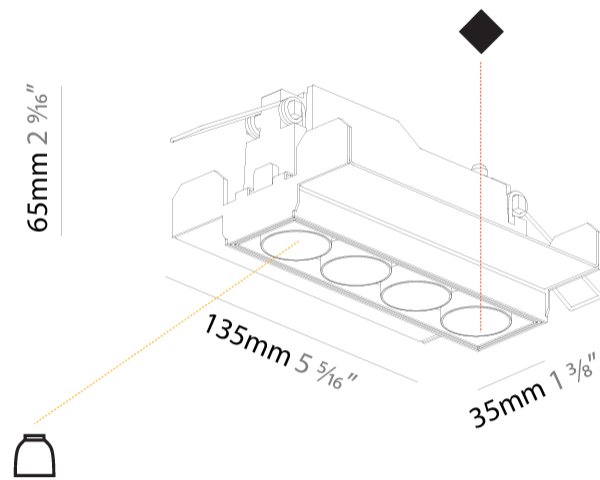

ELECTRICAL

Lamp Type: LED (Zhaga Standard)
Input Wattage (W): 14.3
Total Output Wattage (W): 13.3
Dimming: Tri-Mode (Non-Dimming and Phase Dimming (120Vac only) and 0-10V Dimming)
Driver Included: No
Driver Location: Recessed Housing
Driver Type: Constant Current - Universal
Driver Class: Class 2
Housing: See components
Input Voltage (V): 120 - 277
Constant Current (MA): 1050

LED

Number of LEDs: 4
Color Temperature (°K): 2700 / 3000 / 3500 / 4000
Max. Delivered Lumen (lm): 750 / 850 / 862 / 880
CRI: >90 CRI
Lamp Life (hrs): 50000
Upon Request: Special Color Temperature

OPTICAL

Reflector: 8 / 14 / 34
Upon Request: Special Beam Angles

RATINGS AND CERTIFICATIONS

For international specifications by adding 'INT' at the end of the existing Model #. For assistance on 'custom' specifications, contact zteam@zaneen.com.
In a constant effort to supply the best product, we reserve the right to change specifications or materials without notice. The most recent specification sheets are found at zaneen.com